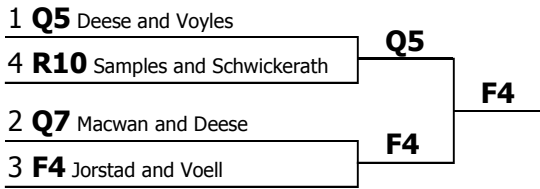

BGSU Falcon Classic 2016
Parliamentary Debate
Elimination round bracket

This tournament is being run using SpeechWire Tournament Services software - www.SpeechWire.com.
© 2004-2016 Ben Stewart - All Rights Reserved. SpeechWire version 4.21.006.