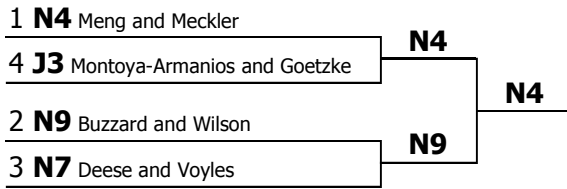

BGSU: Birds of a Feather 2017
Parliamentary Debate
Elimination round bracket

This tournament is being run using SpeechWire Tournament Services software - www.SpeechWire.com.
© 2004-2017 Ben Stewart - All Rights Reserved. SpeechWire version 4.21.006.