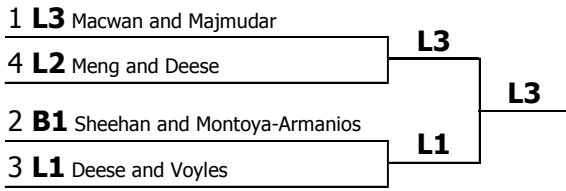

BGSU Birds of a Feather 2016
Parliamentary Debate
Elimination round bracket

This tournament is being run using SpeechWire Tournament Services software - www.SpeechWire.com.
© 2004-2016 Ben Stewart - All Rights Reserved. SpeechWire version 4.21.006.