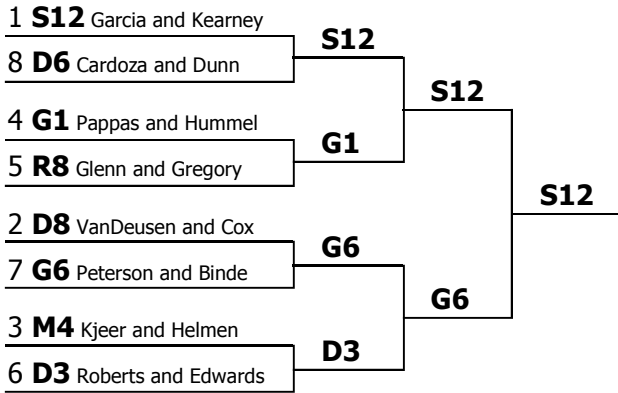

Bethany Vocal Viking
JV Parliamentary Debate
Elimination round bracket

This tournament is being run using SpeechWire Tournament Services software - www.SpeechWire.com.
© 2004-2017 Ben Stewart - All Rights Reserved. SpeechWire version 4.21.006.