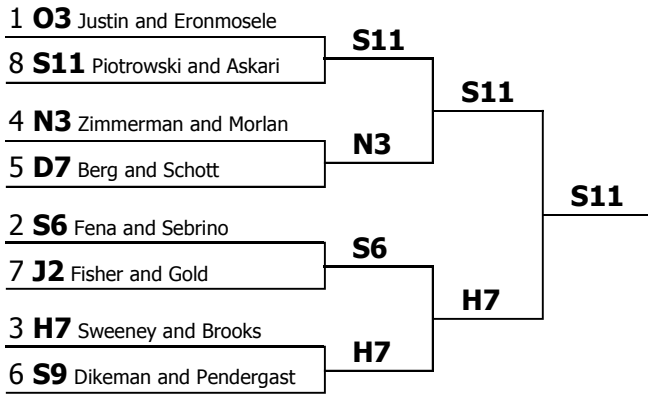

Bethany Vocal Viking
Open Parliamentary Debate
Elimination round bracket

This tournament is being run using SpeechWire Tournament Services software - www.SpeechWire.com.
© 2004-2017 Ben Stewart - All Rights Reserved. SpeechWire version 4.21.006.