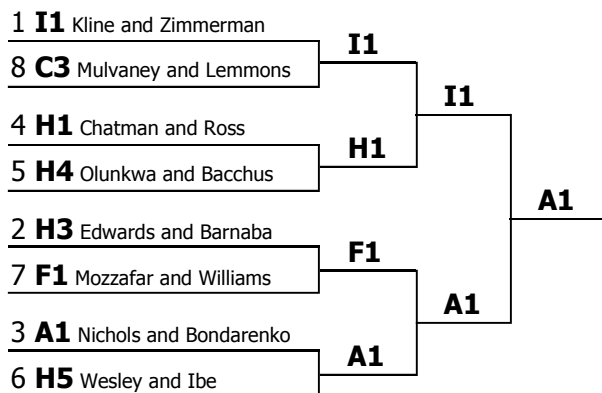

Christmas Classic - Fri/Sat
Varsity Open NPDA
Elimination round bracket

This tournament is being run using SpeechWire Tournament Services software - www.SpeechWire.com.
© 2004-2018 Ben Stewart - All Rights Reserved. SpeechWire version 4.21.006.