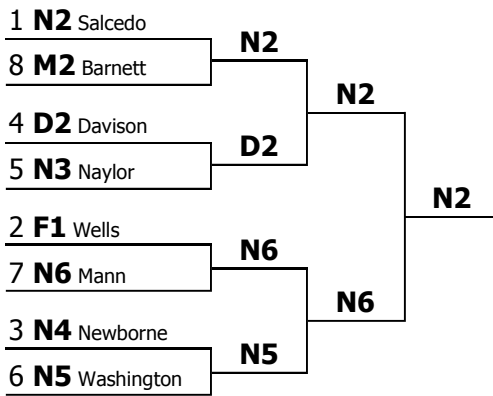

Christmas Classic - Fri/Sat
Junior IPDA
Elimination round bracket

This tournament is being run using SpeechWire Tournament Services software - www.SpeechWire.com.
© 2004-2018 Ben Stewart - All Rights Reserved. SpeechWire version 4.21.006.