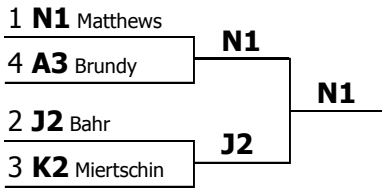

Christmas Classic - Fri/Sat
Varsity IPDA
Elimination round bracket

This tournament is being run using SpeechWire Tournament Services software - www.SpeechWire.com.
© 2004-2018 Ben Stewart - All Rights Reserved. SpeechWire version 4.21.006.