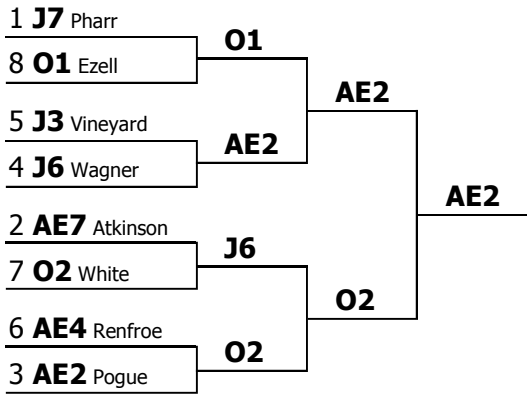

Fall TIFA Tournament - Fri/Sat
IPDA Public Debate
Elimination round bracket

This tournament is being run using SpeechWire Tournament Services software - www.SpeechWire.com.
© 2004-2018 Ben Stewart - All Rights Reserved. SpeechWire version 4.21.006.