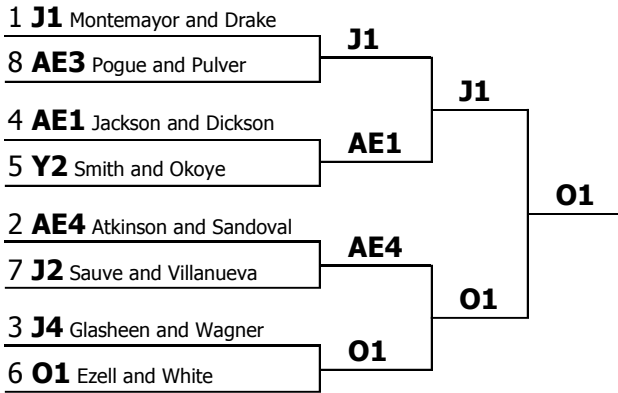

Fall TIFA Tournament - Fri/Sat
IPDA Public Debate
Competitors in order

Competitor	Record	Ranks	Points	Drop H/L	Results
X1 (University of Texas at Tyler) Elisa Prasai	0-4	0.00	106.00	54.00	41st
N1 (Paul Quinn College) Isaac Beaulieu	0-4	0.00	103.00	53.00	42nd
AA2 (Ranger College Speech & Debate) Barbara Romero	0-4	0.00	101.30	55.00	43rd
AE3 (University of North Texas) Erich DeSchepper	0-4	0	0.00	0.00	44th

This tournament is being run using SpeechWire Tournament Services software - www.SpeechWire.com.
© 2004-2018 Ben Stewart - All Rights Reserved. SpeechWire version 4.21.006.

Fall TIFA Tournament - Fri/Sat
2 Person Parliamentary Debate
Elimination round bracket

This tournament is being run using SpeechWire Tournament Services software - www.SpeechWire.com.
© 2004-2018 Ben Stewart - All Rights Reserved. SpeechWire version 4.21.006.