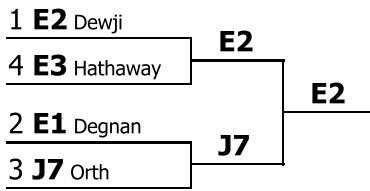

SNAFU #3 Charity Ball @ Dutchess County Comm. College

IPDA

Elimination round bracket

This tournament is being run using SpeechWire Tournament Services software - www.SpeechWire.com.
© 2004-2019 Ben Stewart - All Rights Reserved. SpeechWire version 4.22.000.