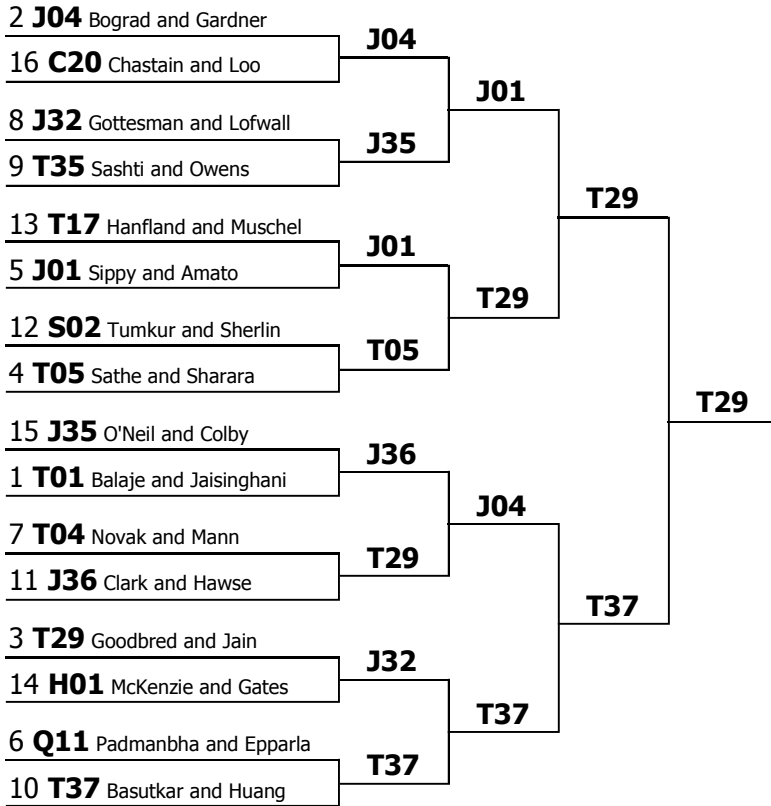

Smoky Mountain Invitational Public Forum Debate Elimination round bracket

This tournament is being run using SpeechWire Tournament Services software - www.SpeechWire.com.
© 2004-2018 Ben Stewart - All Rights Reserved. SpeechWire version 4.21.006.