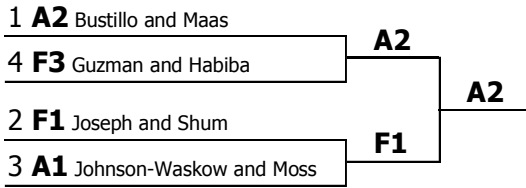

Off-Broadway Swing (Sunday)

NPDA

Elimination round bracket

This tournament is being run using SpeechWire Tournament Services software - www.SpeechWire.com.
© 2004-2017 Ben Stewart - All Rights Reserved. SpeechWire version 4.21.006.