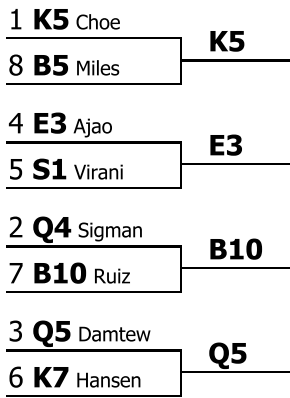

Off-Broadway Swing (Saturday)
IPDA Debate
Elimination round bracket

This tournament is being run using SpeechWire Tournament Services software - www.SpeechWire.com.
© 2004-2019 Ben Stewart - All Rights Reserved. SpeechWire version 4.22.000.