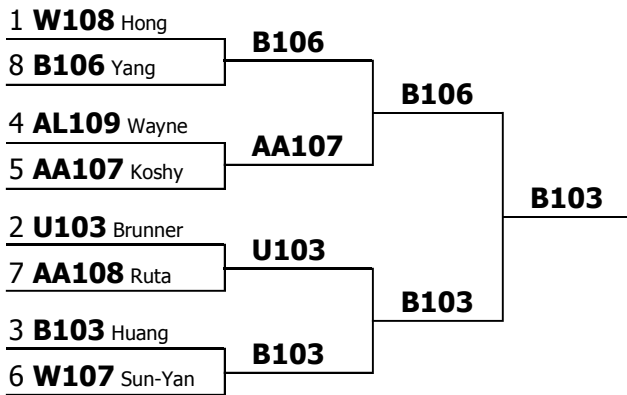

NJSDL State Championship
Varsity Lincoln Douglas Debate
Elimination round bracket

This tournament is being run using SpeechWire Tournament Services software - www.SpeechWire.com.
© 2004-2018 Ben Stewart - All Rights Reserved. SpeechWire version 4.21.006.