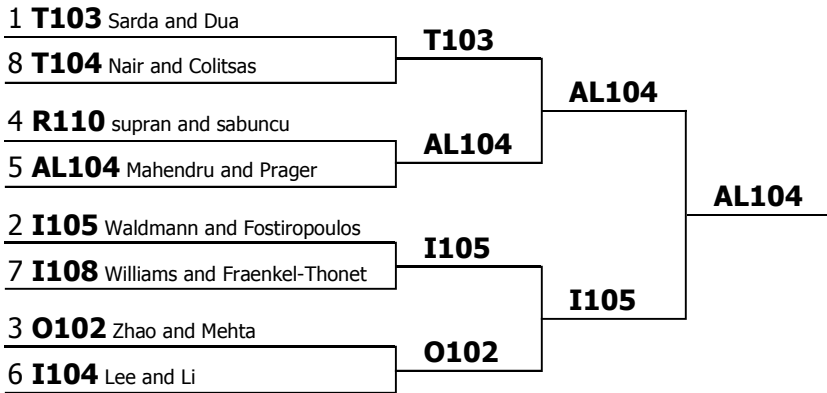

NJSDL State Championship
JV Public Forum Debate
Elimination round bracket

This tournament is being run using SpeechWire Tournament Services software - www.SpeechWire.com.
© 2004-2018 Ben Stewart - All Rights Reserved. SpeechWire version 4.21.006.