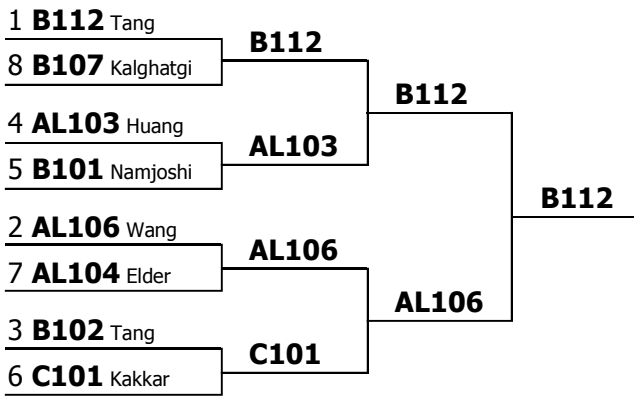

NJSDL State Championship
JV Lincoln Douglas Debate
Elimination round bracket

This tournament is being run using SpeechWire Tournament Services software - www.SpeechWire.com.
© 2004-2018 Ben Stewart - All Rights Reserved. SpeechWire version 4.21.006.