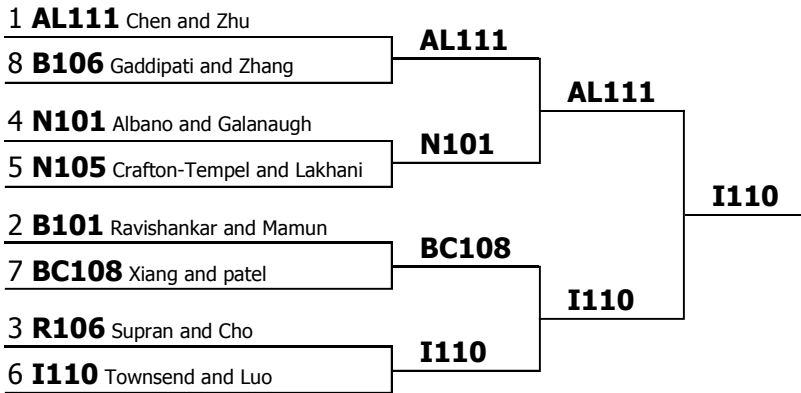

NJSDL State Championship
Varsity Public Forum Debate
Elimination round bracket

This tournament is being run using SpeechWire Tournament Services software - www.SpeechWire.com.
© 2004-2018 Ben Stewart - All Rights Reserved. SpeechWire version 4.21.006.