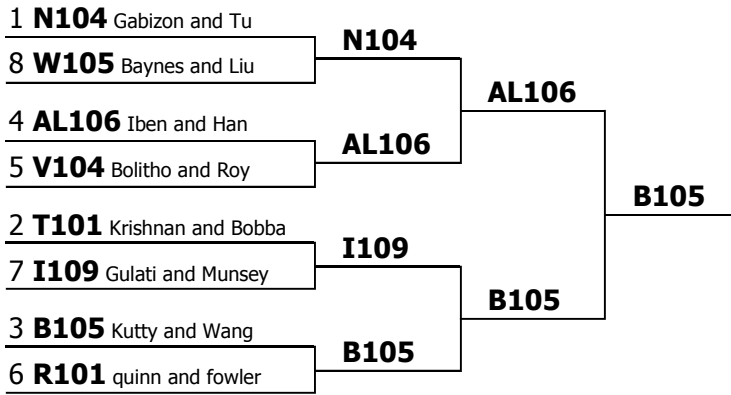

NJSDL State Championship
Novice Public Forum Debate
Elimination round bracket

This tournament is being run using SpeechWire Tournament Services software - www.SpeechWire.com.
© 2004-2018 Ben Stewart - All Rights Reserved. SpeechWire version 4.21.006.