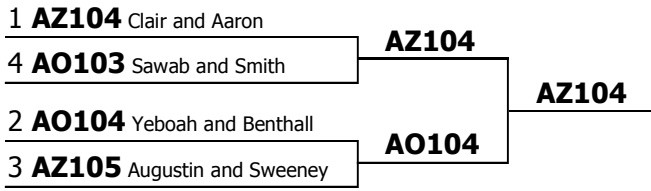

NJSDL State Championship
Varsity Policy Debate
Elimination round bracket

This tournament is being run using SpeechWire Tournament Services software - www.SpeechWire.com.
© 2004-2018 Ben Stewart - All Rights Reserved. SpeechWire version 4.21.006.