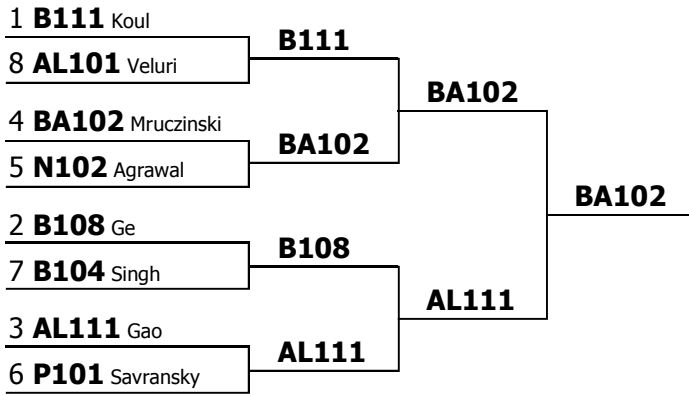

NJSDL State Championship
Novice Lincoln Douglas Debate
Elimination round bracket

This tournament is being run using SpeechWire Tournament Services software - www.SpeechWire.com.
© 2004-2018 Ben Stewart - All Rights Reserved. SpeechWire version 4.21.006.