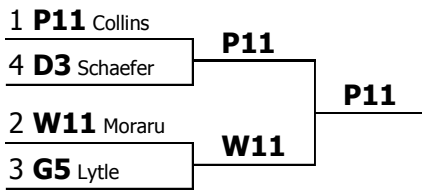

IIFA State Tournament
IPDA
Elimination round bracket

This tournament is being run using SpeechWire Tournament Services software - www.SpeechWire.com.
© 2004-2018 Ben Stewart - All Rights Reserved. SpeechWire version 4.21.006.