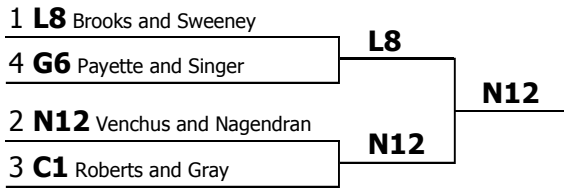

IIFA State Tournament
Parliamentary Debate
Elimination round bracket

This tournament is being run using SpeechWire Tournament Services software - www.SpeechWire.com.
© 2004-2018 Ben Stewart - All Rights Reserved. SpeechWire version 4.21.006.