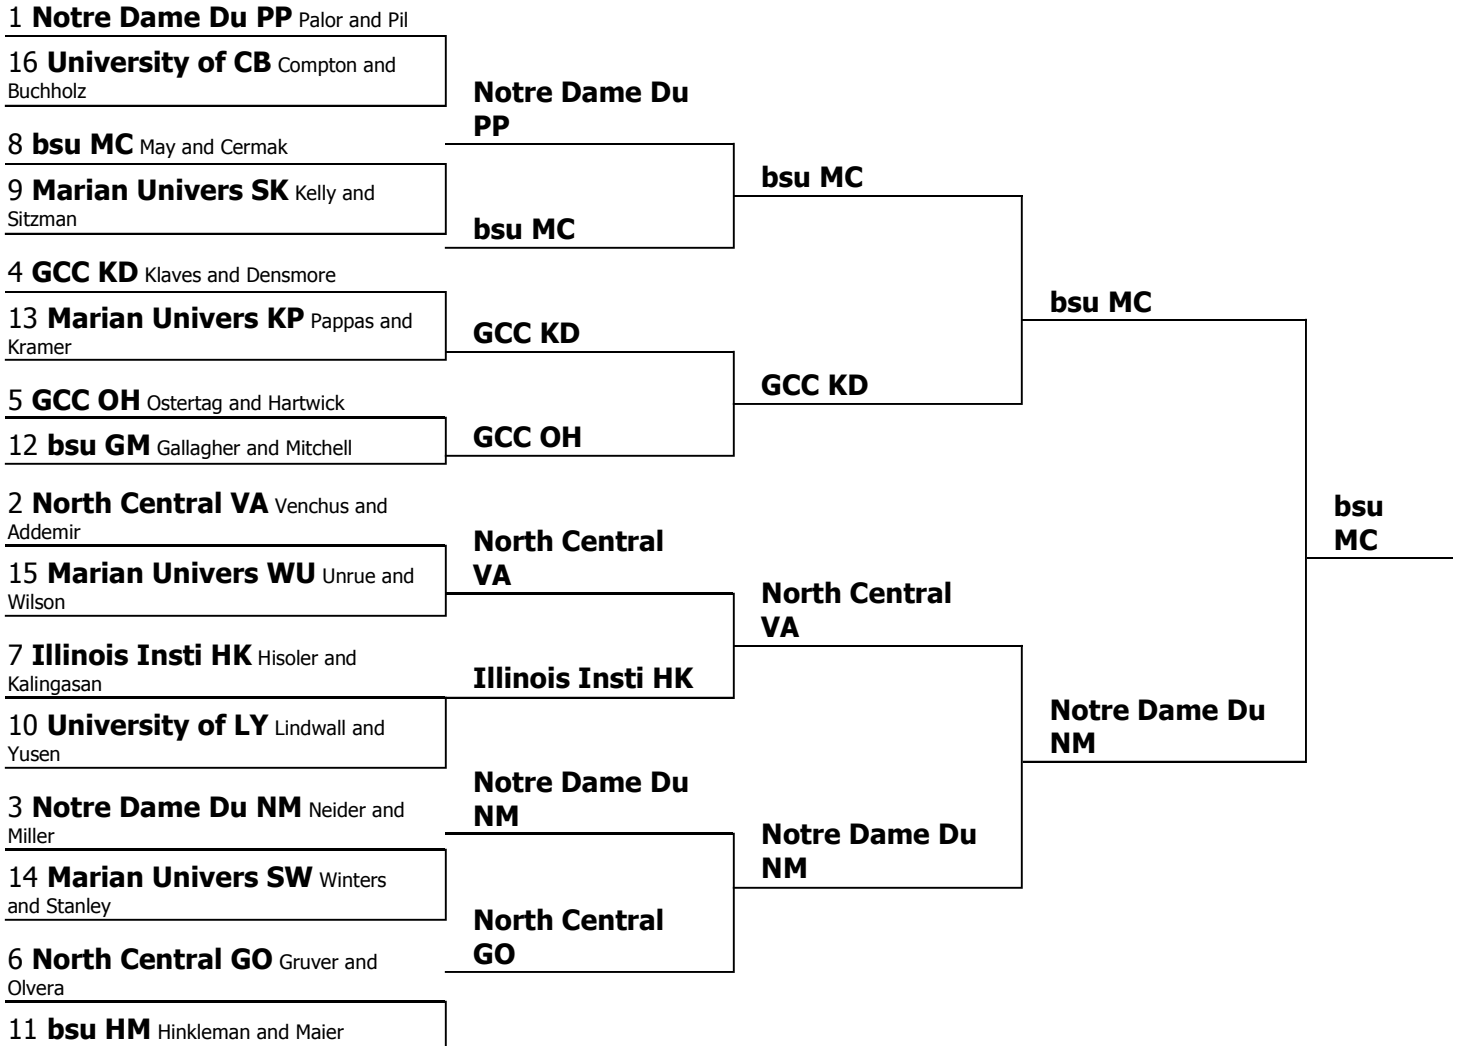

Forensics 500 Audrey Cunningham Speech and Debate

2 Person Parliamentary Debate

Elimination round bracket

This tournament is being run using SpeechWire Tournament Services software - www.SpeechWire.com.
© 2004-2019 Ben Stewart - All Rights Reserved. SpeechWire version 4.21.006.