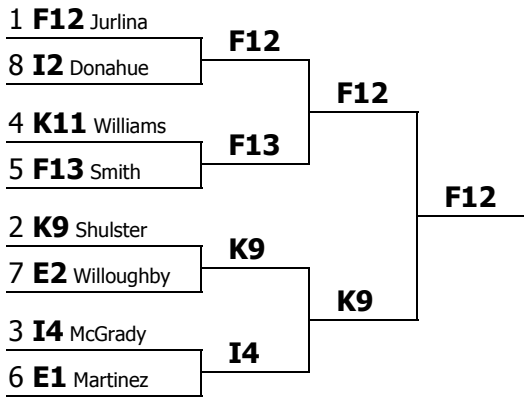

**FIFA State Championship
Lincoln Douglas Debate
Elimination round bracket**

This tournament is being run using SpeechWire Tournament Services software - www.SpeechWire.com.
© 2004-2020 Ben Stewart - All Rights Reserved. SpeechWire version 4.22.000.