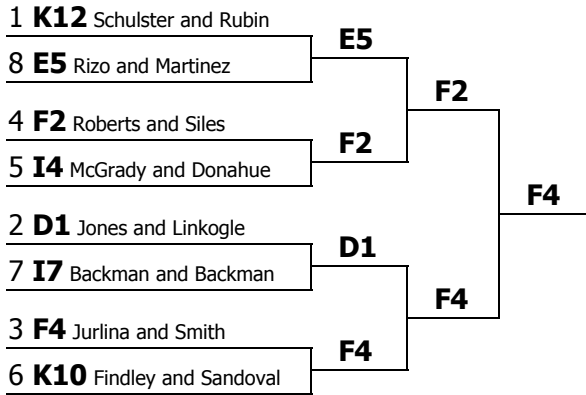

**FIFA State Championship
Parliamentary Debate
Elimination round bracket**

This tournament is being run using SpeechWire Tournament Services software - www.SpeechWire.com.
© 2004-2020 Ben Stewart - All Rights Reserved. SpeechWire version 4.22.000.