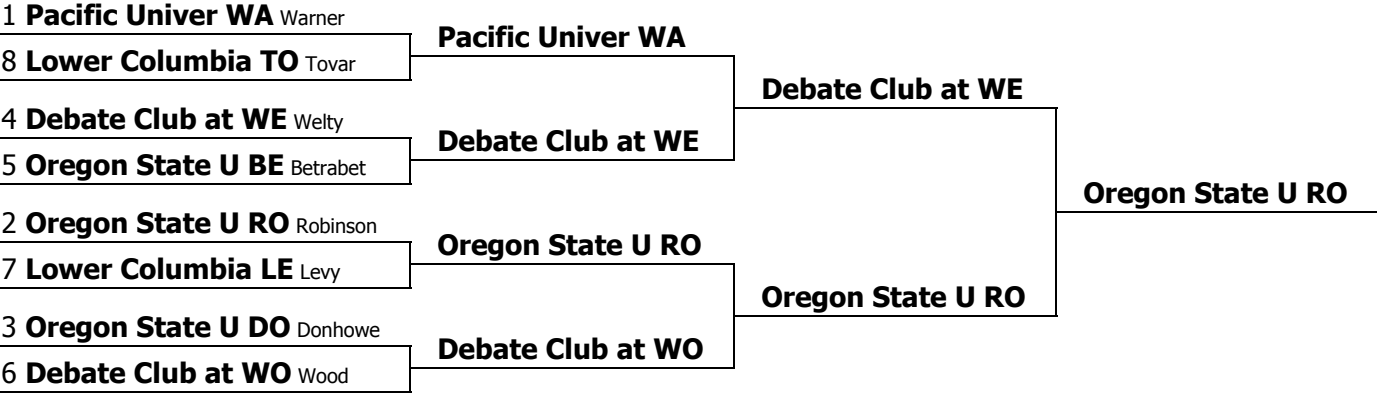

**13th Annual Earl Wells Memorial Speakeasy
Open IPDA Public Debate
Elimination round bracket**

This tournament is being run using SpeechWire Tournament Services software - www.SpeechWire.com.
© 2004-2020 Ben Stewart - All Rights Reserved. SpeechWire version 4.22.000.