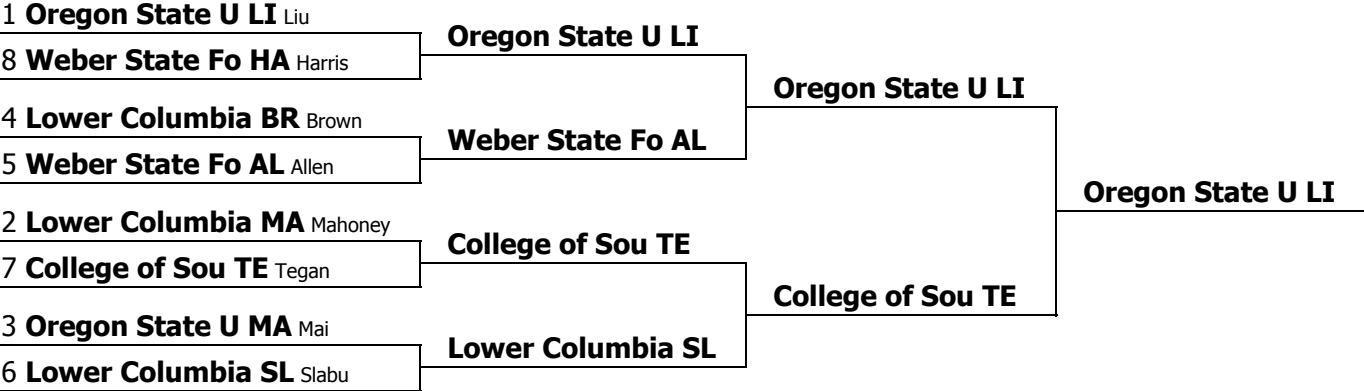

**13th Annual Earl Wells Memorial Speakeasy
Novice IPDA Public Debate
Elimination round bracket**

This tournament is being run using SpeechWire Tournament Services software - www.SpeechWire.com.
© 2004-2020 Ben Stewart - All Rights Reserved. SpeechWire version 4.22.000.