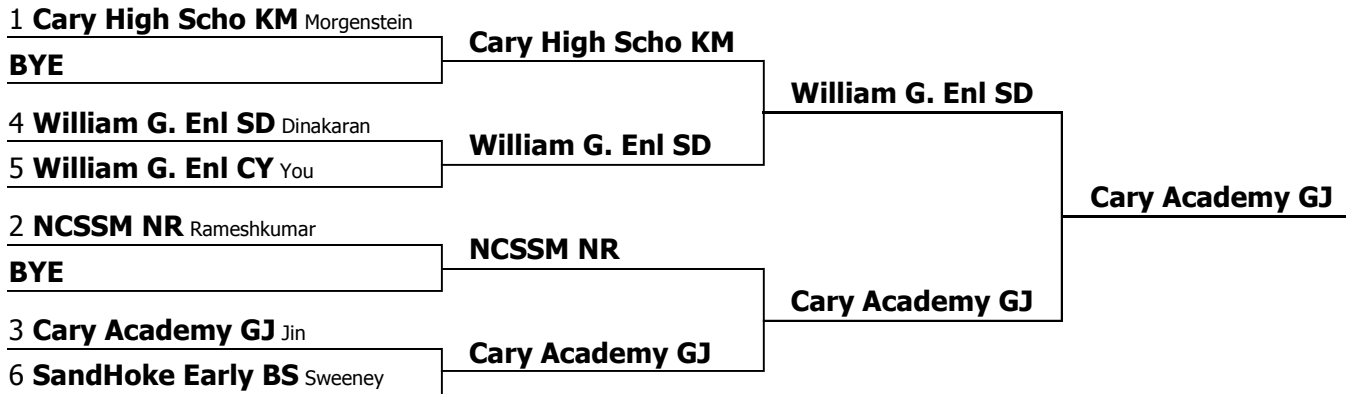

**Cavalier Invitational
Congress
Preliminary session, Chamber B**

Code	Team	Competitor(s)	Prelims			Rank total	Recips to 8	Head to head	Prelim result
			1	2	3				
13	William G. Enloe High School	Malay Shah	4 (12), 4 (15)	1 (18), 1 (17)	1 (11), 1, 1 (12)	13	5.50		1
17	Panther Creek High School	Pranav Harish	1 (18), 2 (15)	2 (12), 5 (8)	2 (17), 2, 2 (11)	16	3.70		2
11	SandHoke Early College	James Mitton	2 (17), 1 (15)	3 (18), 2 (16)	4 (14), 4, 4 (13)	20	3.08		3
03	Cary Academy	Charlotte Waechter	3 (17), 7 (15)	5 (15), 3 (13)	3 (10), 5, 3 (4)	29	1.88		4
10	East Chapel Hill High School	Jake Marold	5 (15), 3 (15)	4 (16), 4 (13)	5 (15), 3, 5 (12)	29	1.77		5
09	Cumberland International Early College	Eugene Kang	7 (14), 6 (15)	7 (4), 6 (8)	6 (9), 6, 7 (8)	45	1.10		6
06	Cary Academy	Maggie Meymandi	6 (15), 5 (13)	6 (10), 7 (8)	7 (15), 7, 8 (12)	46	1.09		7
16	Panther Creek High School	Pradham Tanikella	8 (12), 8 (16)	8 (4), 8 (4)	8 (0), 8 (8), 6 (0)	54	0.92		8

This tournament is being run using SpeechWire Tournament Services software - www.SpeechWire.com.
© 2004-2015 Ben Stewart - All Rights Reserved. SpeechWire version 4.21.000.

**Cavalier Invitational
Lincoln Douglas Debate
Elimination round bracket**

This tournament is being run using SpeechWire Tournament Services software - www.SpeechWire.com.
© 2004-2015 Ben Stewart - All Rights Reserved. SpeechWire version 4.21.000.