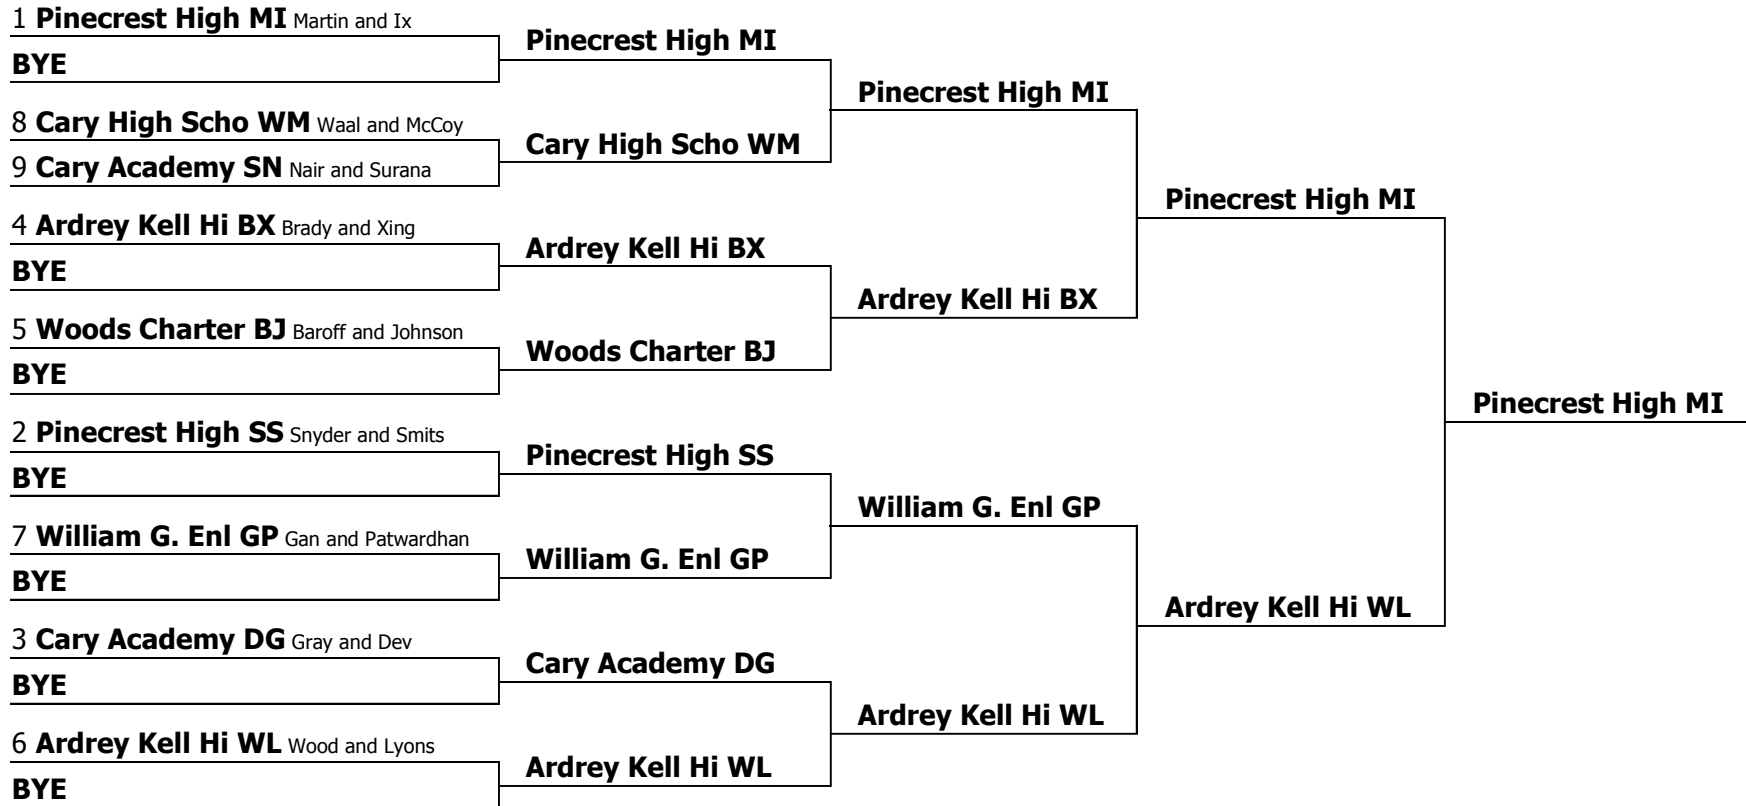

Cavalier Invitational Public Forum Debate Elimination round bracket

This tournament is being run using SpeechWire Tournament Services software - www.SpeechWire.com.
© 2004-2015 Ben Stewart - All Rights Reserved. SpeechWire version 4.21.000.