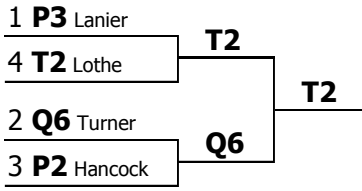

BGSU: Falcon Classic 2017
IPDA
Elimination round bracket

This tournament is being run using SpeechWire Tournament Services software - www.SpeechWire.com.
© 2004-2017 Ben Stewart - All Rights Reserved. SpeechWire version 4.21.006.