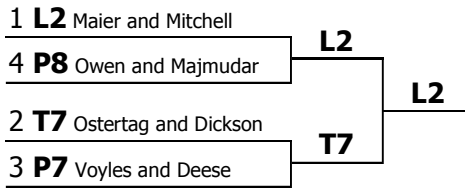

BGSU: Falcon Classic 2017
Open Parliamentary Debate
Elimination round bracket

This tournament is being run using SpeechWire Tournament Services software - www.SpeechWire.com.
© 2004-2017 Ben Stewart - All Rights Reserved. SpeechWire version 4.21.006.