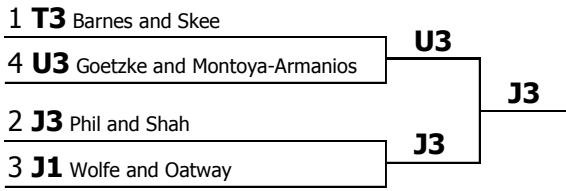

BGSU: Falcon Classic 2017
Novice Parlimentary Debate
Elimination round bracket

This tournament is being run using SpeechWire Tournament Services software - www.SpeechWire.com.
© 2004-2017 Ben Stewart - All Rights Reserved. SpeechWire version 4.21.006.